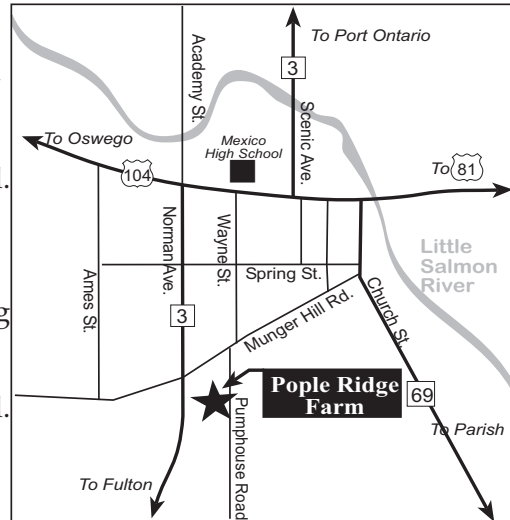

(special introductory price)

Lessons include grooming and tacking instructions both before and after lessons.

C o m e a n d V i s i t !

From Syracuse and South:

Take Route 81 North to the Mexico Exit. Turn left onto Route 104 (going west). Take a left onto Wayne Street (across from High School). Go past 2nd stop sign onto Pumphouse Road. Its just down the road on the right.

From Watertown and North:

Take Route 81 South to the Mexico Exit. Turn right onto Route 104 (going west). Take a left onto Wayne Street (across from High School). Go past 2nd stop sign onto Pumphouse Road. Its just down the road on the right.