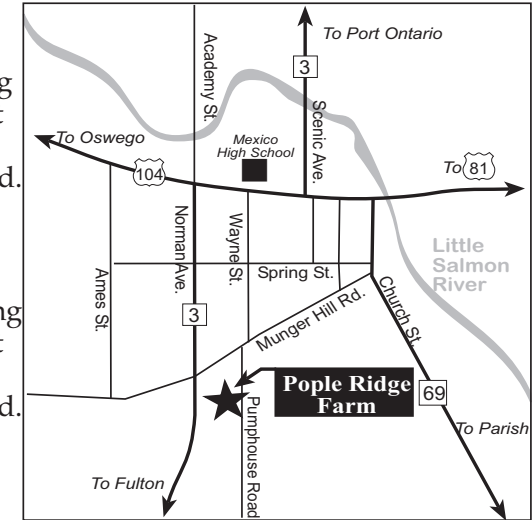

(special introductory price)

Lessons include grooming and tacking instructions both before and after lessons.

C o m e a n d V i s i t !

From Syracuse and South:

Take Route 81 North to the Mexico Exit. Turn left onto Route 104 (going west). Take a left onto Wayne Street (across from High School). Go past 2nd stop sign onto Pumphouse Road. Its just down the road on the right.

From Watertown and North:

Take Route 81 South to the Mexico Exit. Turn right onto Route 104 (going west). Take a left onto Wayne Street (across from High School). Go past 2nd stop sign onto Pumphouse Road. Its just down the road on the right.

2007 Central New York Hunter Shows at PRF:

June 5 & 6, beginning at 2 PM

June 26 & 27, 10 AM start time

July 9 & 10, 10 AM start time

Website: <http://www.popleidgefarm.com/CNYhunter.html>